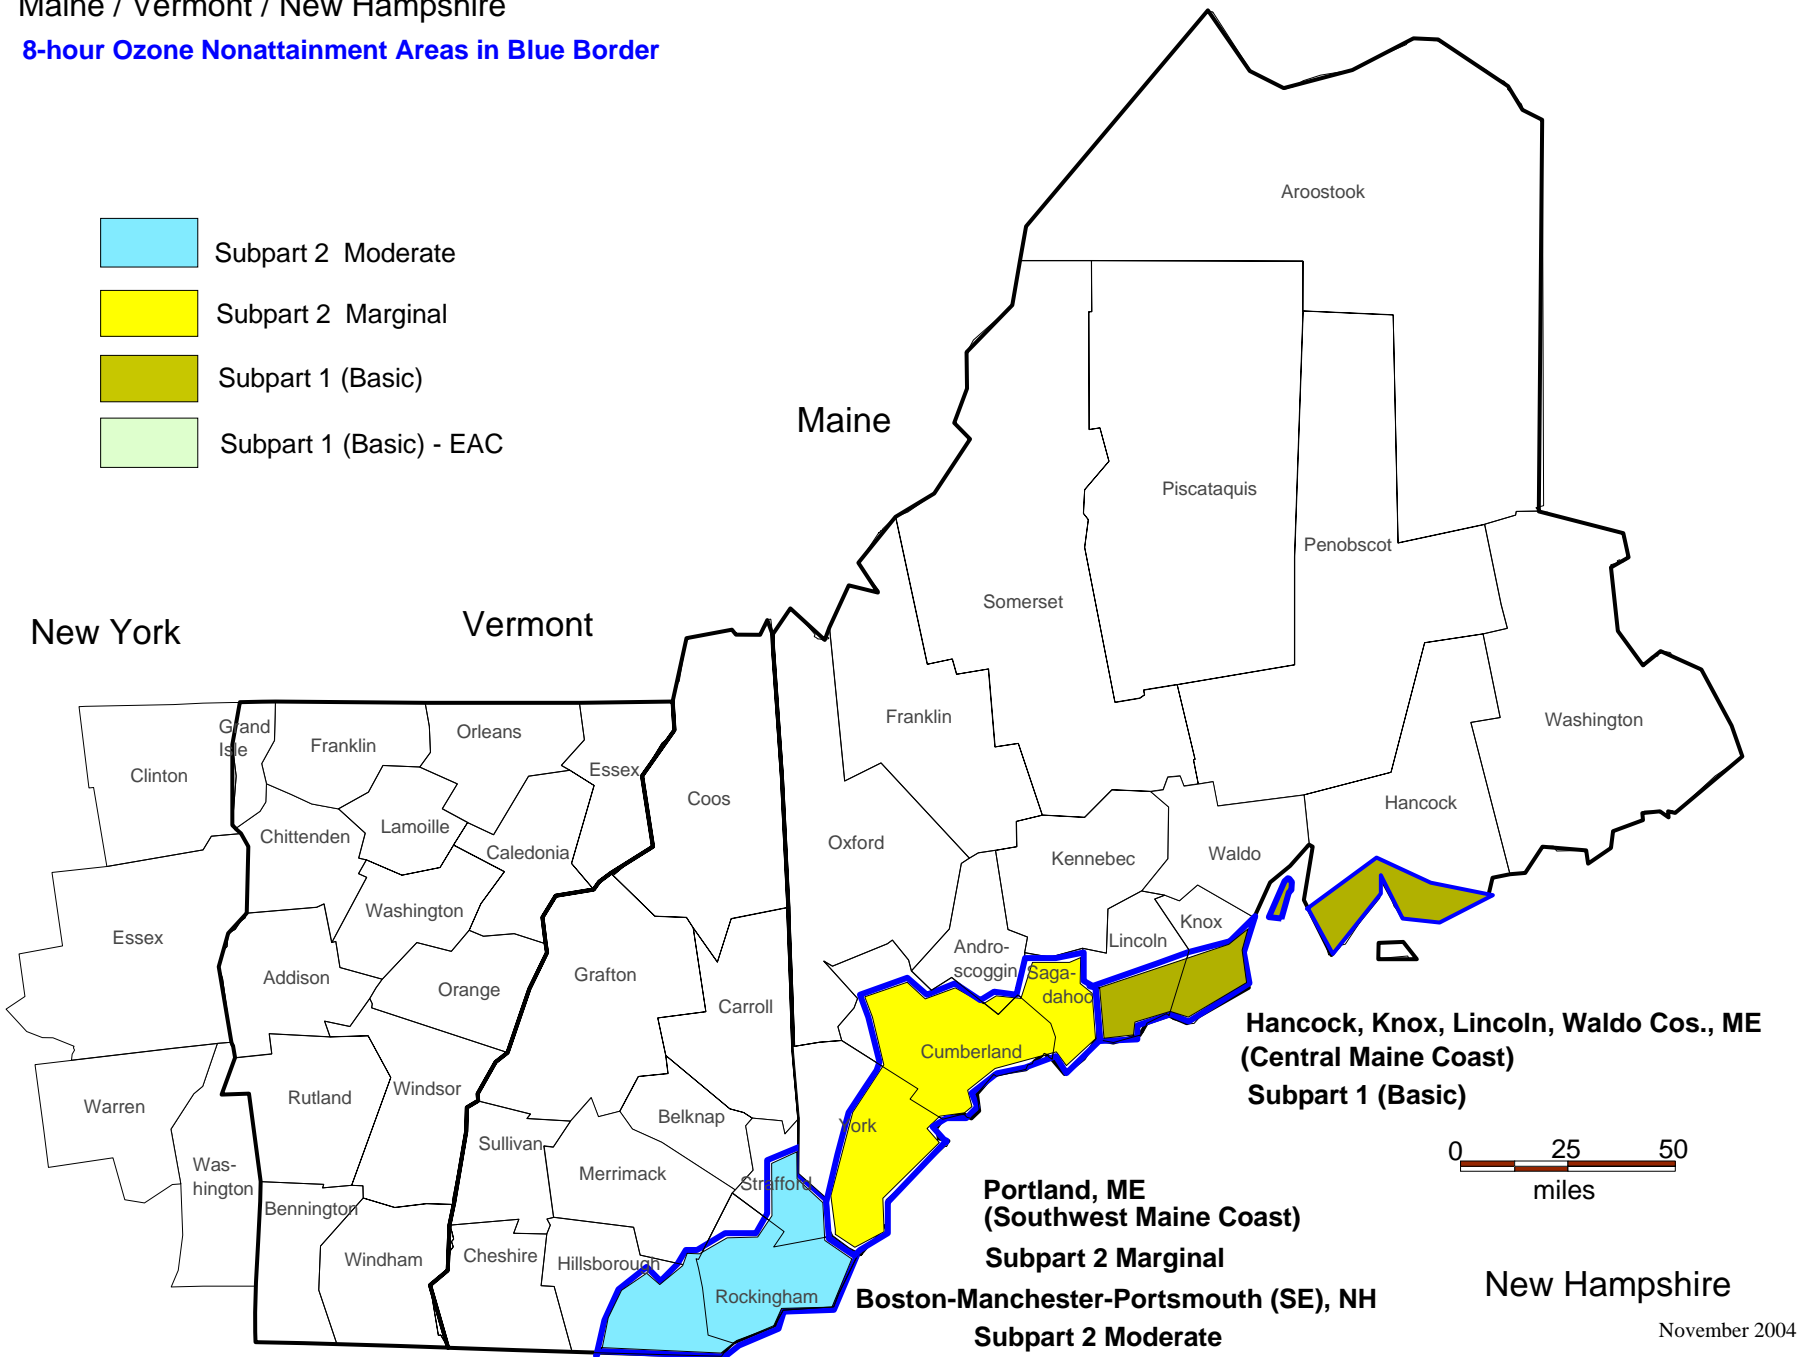

Maine / Vermont / New Hampshire

8-hour Ozone Nonattainment Areas in Blue Border

-  Subpart 2 Moderate
-  Subpart 2 Marginal
-  Subpart 1 (Basic)
-  Subpart 1 (Basic) - EAC

New Hampshire