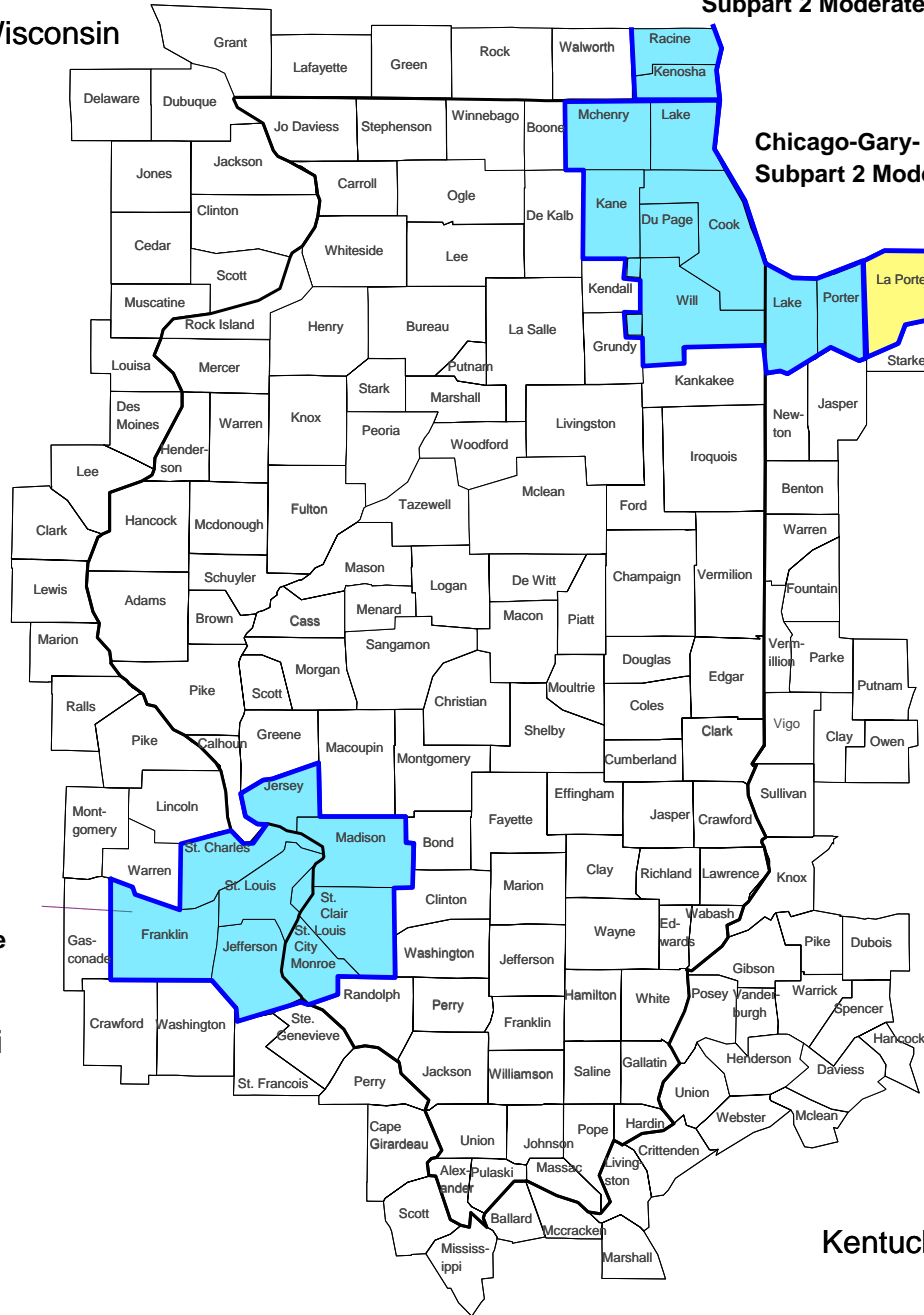

Illinois

8-hour Ozone Nonattainment Areas in blue border

Iowa

St Louis, MO-IL
Subpart 2 Moderate

Missouri

-  Subpart 2 Moderate
-  Subpart 2 Marginal
-  Subpart 1 (Basic)
-  Subpart 1 (Basic) - EAC

Wisconsin

Milwaukee- Racine, WI
Subpart 2 Moderate

Chicago-Gary- Lake County, IL-IN
Subpart 2 Moderate

La Porte Co., IN
Subpart 2 Marginal

Indiana

Kentucky